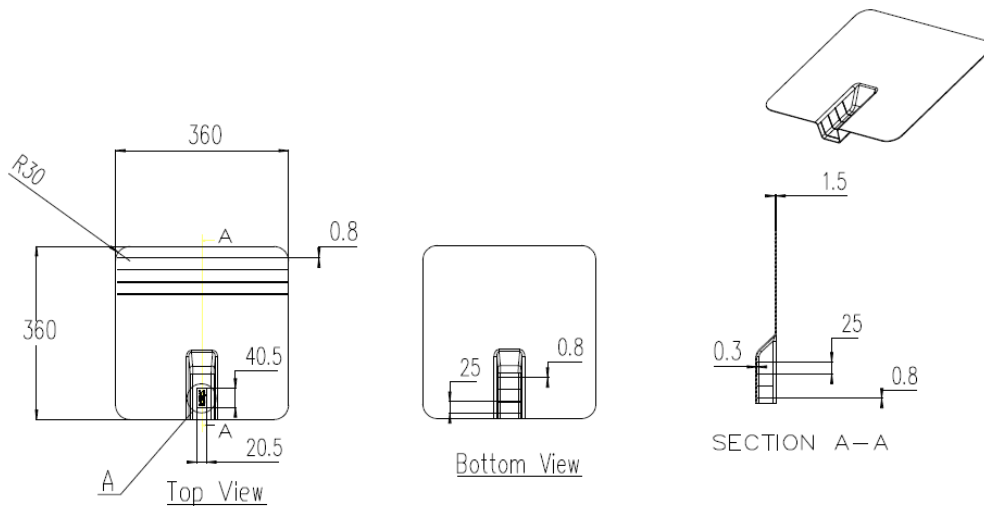

Data Sheet

SolarDek HookFlash

Material	PP
Sizing	SDHF-L - Large – 360mm x 360mm SDHF-S - Small – 245mm x 230mm
Weight	SDHF-L - Large – 0.29 kg SDHF-S - Small – 0.2 kg
Description	<p>Solardek HookFlash from DEKS is the ultimate solution for weatherproofing solar panel hooks on flat tile roofs. Made from high-quality materials, HookFlash offers superior protection against water penetration and leaks, ensuring that your roof and home stay safe and dry.</p> <p>Specifically for use on flat tile roofs, HookFlash is easy to install and provides a secure seal that can withstand harsh weather conditions. With HookFlash, you can enjoy the benefits of solar energy without compromising the integrity of your roof</p>
Kit includes	1 x SolarDek™ HookFlash and foam insert to flash over on-roof solar roof hooks.
Quantity	12 per Box – 360 per pallet

Technical Drawings

SDHF-L

SDHF-S